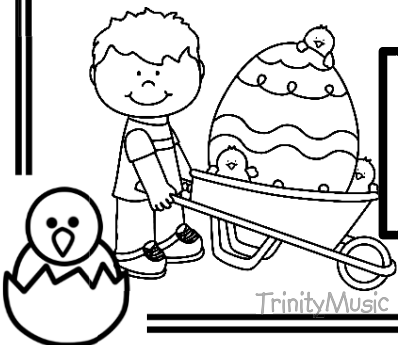

# Egg Music Symbols

Use the color key below to color each section and solve this puzzle.

staff = yellow	treble clef = green
time signature = red	bar line = blue
final bar line = purple	fermata = pink