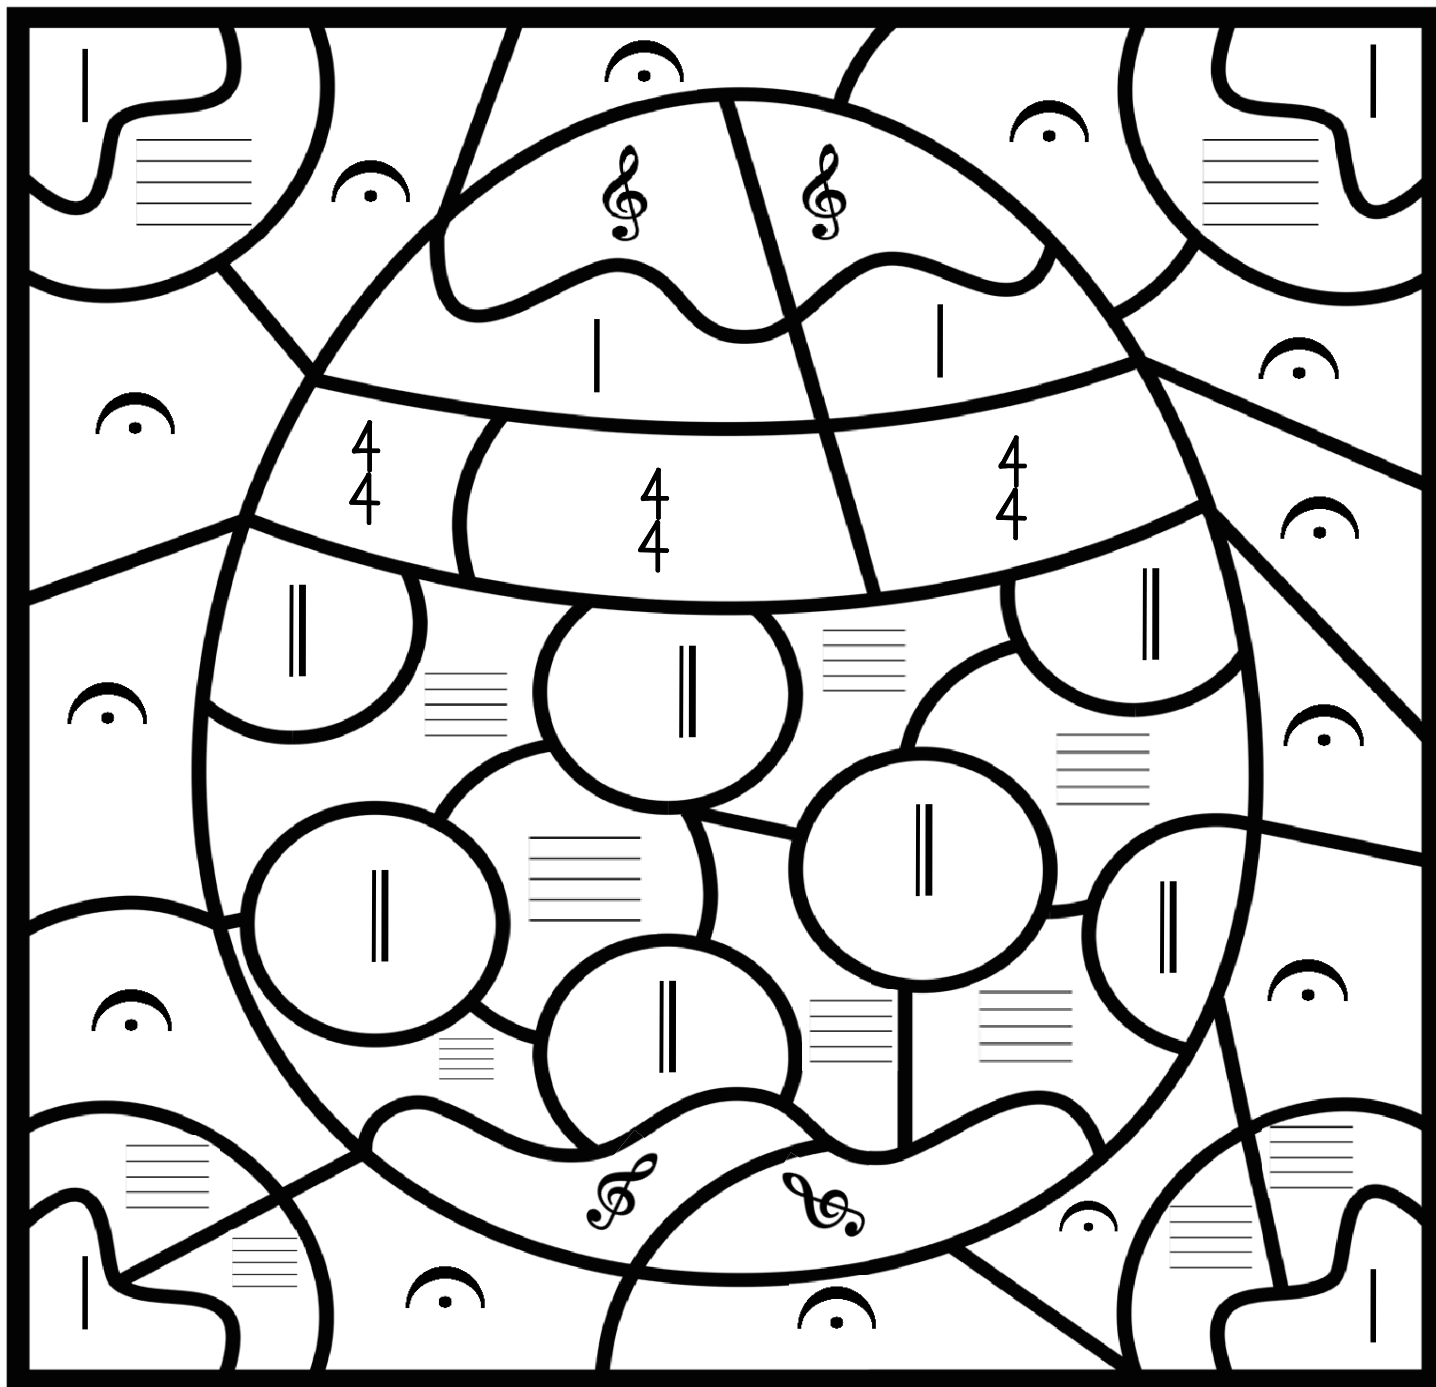

# Egg Music Symbols

Use the color key below to color each section and solve this puzzle.

staff = yellow	treble clef = green
time signature = red	bar line = blue
final bar line = purple	fermata = pink